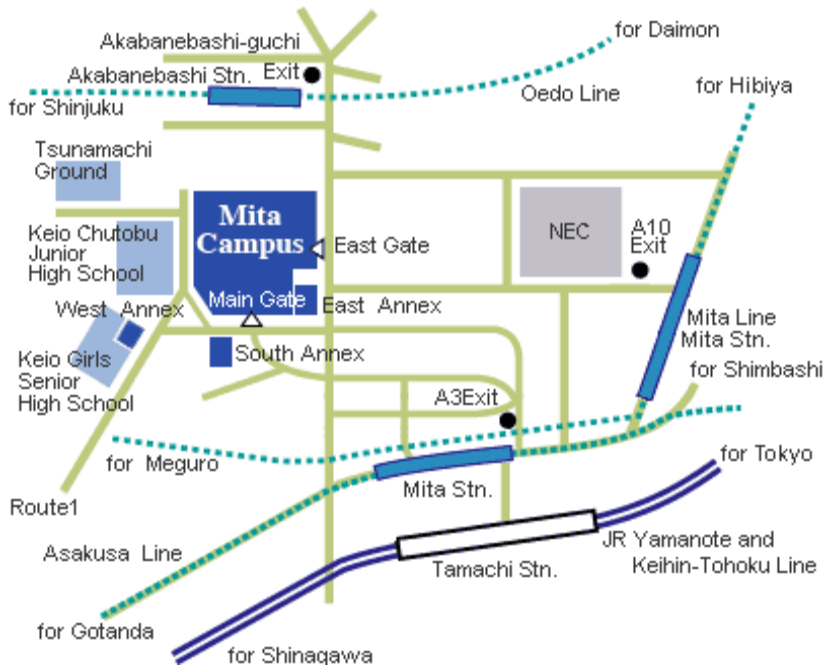

Mita Campus Map

Address:
2-15-45 Mita, Minato-ku, Tokyo,
108-8345 Japan

Phone:
+81-3-5427-1517

- ◇ 8 min. walk from Tamachi Station
(JR Yamanote Line or
JR Keihin-Tohoku Line)
- ◇ 7 min. walk from Mita Station
(Subway Asakusa Line or
Subway Mita Line)
- ◇ 8 min. walk from Akabanebashi Station
(Subway Oedo Line)

1	North Building	2	Old University Library	3	East Research Building
4	Keio Corporate Administration "Jukukan-kyoku"	5	New University Library	6	South School Building
7	Public Speaking Hall "Mita Enzetsu-kan"	8	Temporary Office Building (removed)	9	Graduate School Building
10	First School Building	11	Faculty Research Building	12	Keio Trade Union
13	West School Building	14	South Building	15	University Co-op
16	West Building				