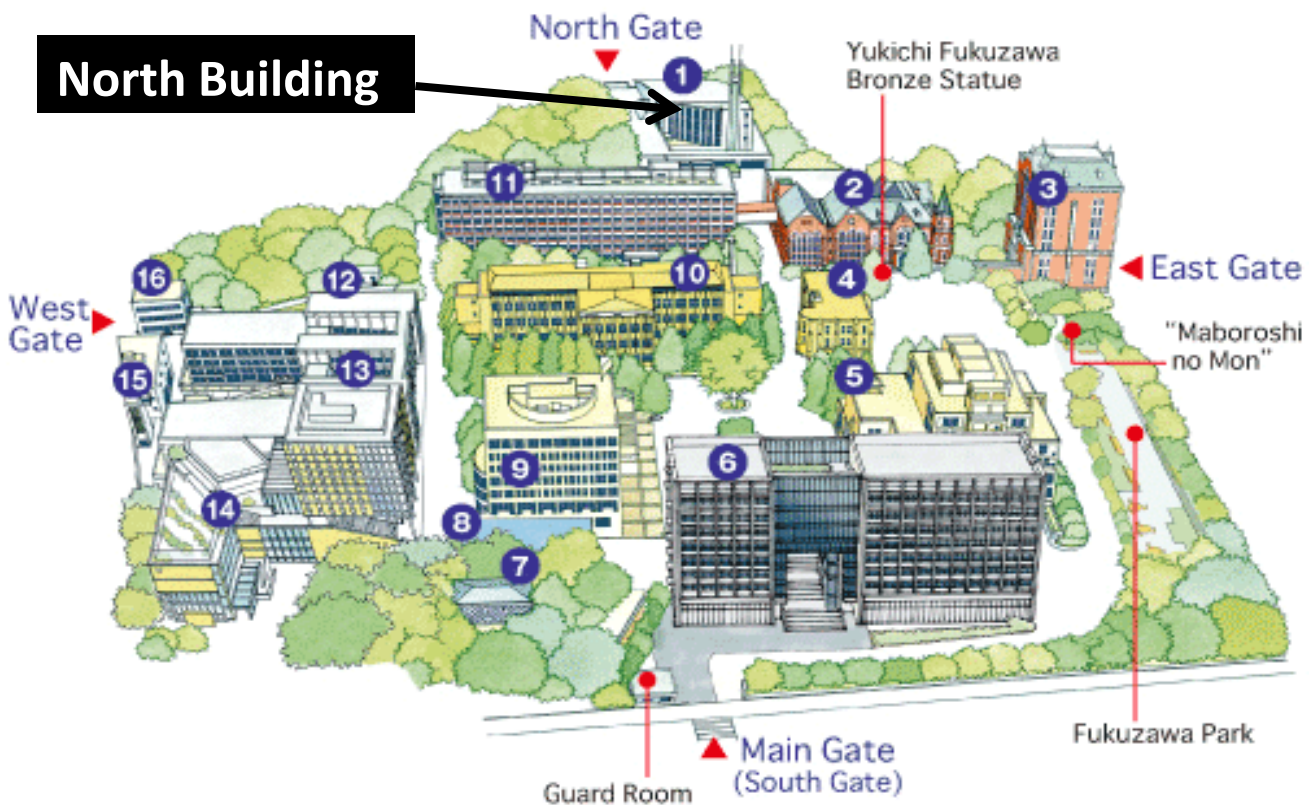

Mita Campus Map

Address:
2-15-45 Mita, Minato-ku, Tokyo,
108-8345 Japan

Phone:
+81-3-5427-1517

- ◇ 8 min. walk from Tamachi Station
(JR Yamanote Line or
JR Keihin-Tohoku Line)
- ◇ 7 min. walk from Mita Station
(Subway Asakusa Line or
Subway Mita Line)
- ◇ 8 min. walk from Akabanebashi Station
(Subway Oedo Line)

1	North Building	2	Old University Library	3	East Research Building
4	Keio Corporate Administration "Jukukan-kyoku"	5	New University Library	6	South School Building
7	Public Speaking Hall "Mita Enzetsu-kan"	8	Temporary Office Building (removed)	9	Graduate School Building
10	First School Building	11	Faculty Research Building	12	Keio Trade Union
13	West School Building	14	South Building	15	University Co-op
16	West Building				